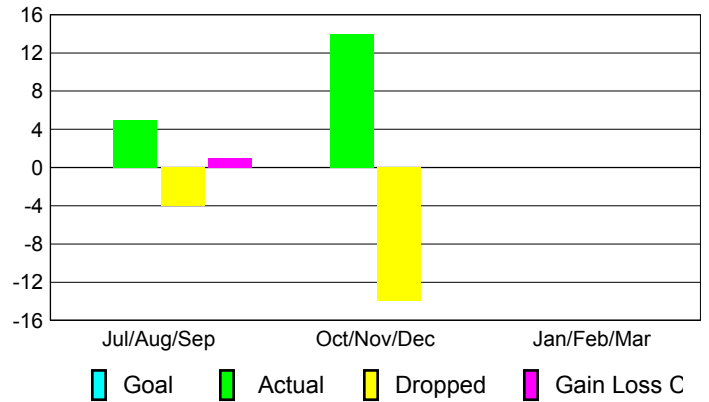

Membership Results 2012-2013

Goal, New, Dropped, Gain/Loss

Comparison of Membership Gain/Loss

Current Year Compared to the Previous Year