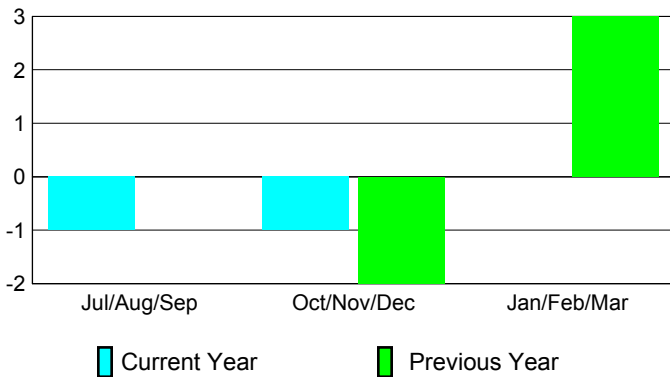

2012-2013 GMT Reports for District (or Undistricted) **District 403 B REP OF**

GMT: Norbert Bationo

Location: REP OF CAMEROON

GMT CA: 6

CLUBS

Club Results
2012-2013

Clubs
2011-2012

Month	New Club Goal	Actual New Clubs	Actual Dropped Clubs	Gain/Loss of Clubs	Gain/Loss of Clubs
Jul/Aug/Sep		0	-1	-1	0
Oct/Nov/Dec		1	-2	-1	-2
Jan/Feb/Mar					3
Totals		1	-3	-2	1

Club Results 2012-2013

Goal, New, Dropped, Gain/Loss

Comparison of Club Gain/Loss

Current Year Compared to the Previous Year

YTD Status Quo Clubs 2012-2013

Status Quo Clubs Compared to Status Quo Members

MEMBERSHIP

Membership Results
2012-2013

Membership
2011-2012

Month	Net Memb Goal	Actual New Memb	Actual Dropped Memb	Gain/Loss of Memb	Gain/Loss of Memb
Jul/Aug/Sep		20	-39	-19	-17
Oct/Nov/Dec		34	-42	-8	-41
Jan/Feb/Mar					56
Totals		54	-81	-27	-2

Membership Results 2012-2013

Goal, New, Dropped, Gain/Loss

Comparison of Membership Gain/Loss

Current Year Compared to the Previous Year

Gender Comparison 2012-2013

Jul/Aug/Sep

Oct/Nov/Dec

Jan/Feb/Mar

Male

Female