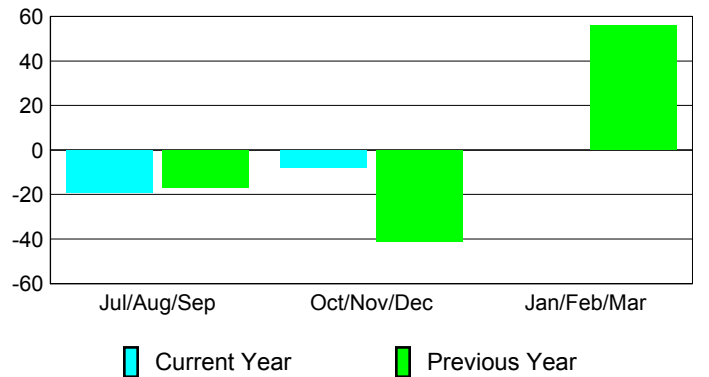

Gender Comparison 2012-2013

Jul/Aug/Sep

Oct/Nov/Dec

Jan/Feb/Mar

Male

Female