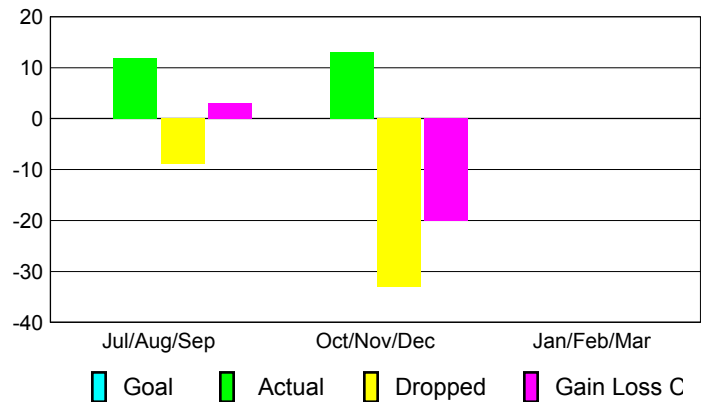

Membership Results 2012-2013

Goal, New, Dropped, Gain/Loss

Comparison of Membership Gain/Loss

Current Year Compared to the Previous Year