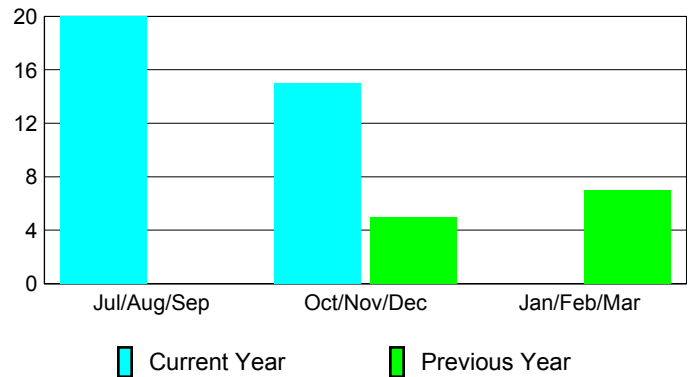

Gender Comparison 2012-2013

Jul/Aug/Sep

Oct/Nov/Dec

Jan/Feb/Mar

Male

Female