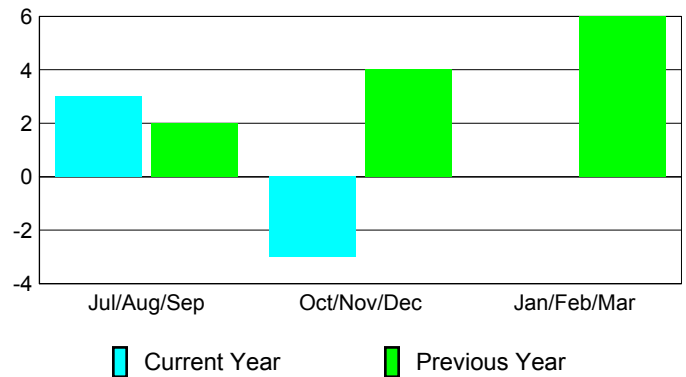

Gender Comparison 2012-2013

Jan/Feb/Mar

Male

Female