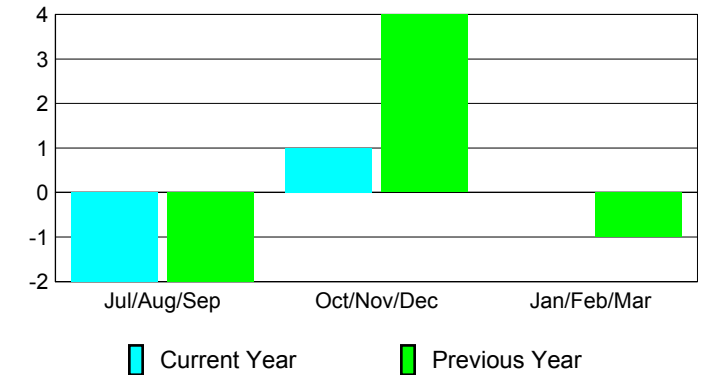

Gender Comparison 2012-2013

Jul/Aug/Sep

Oct/Nov/Dec

Jan/Feb/Mar

Male

Female