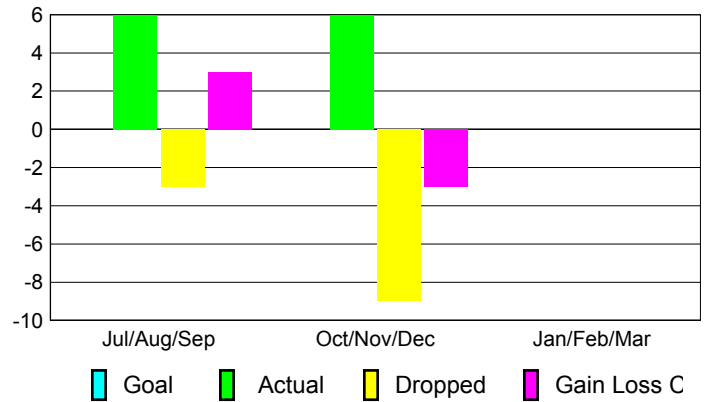

Membership Results 2012-2013

Goal, New, Dropped, Gain/Loss

Comparison of Membership Gain/Loss

Current Year Compared to the Previous Year