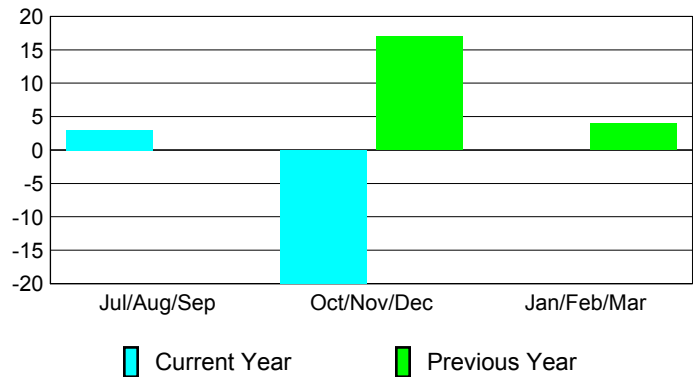

Gender Comparison 2012-2013

Jul/Aug/Sep

Oct/Nov/Dec

Jan/Feb/Mar

Male

Female