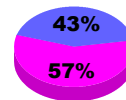

Gender Comparison 2012-2013

Jul/Aug/Sep