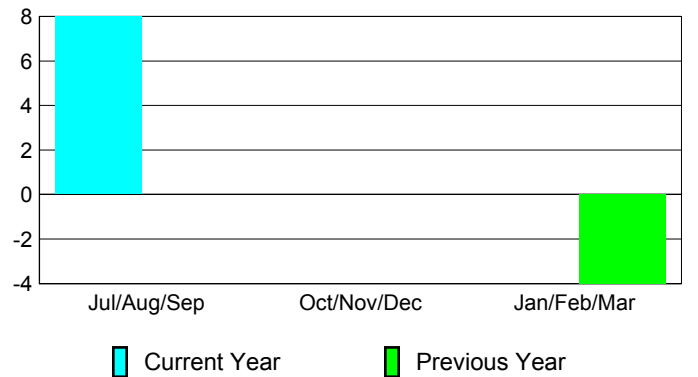

Comparison of Club Gain/Loss

Current Year Compared to the Previous Year

YTD Status Quo Clubs 2012-2013

Status Quo Clubs Compared to Status Quo Members

MEMBERSHIP

Membership Results 2012-2013	Membership 2011-2012
---	---------------------------------

Month	Net Memb Goal	Actual New Memb	Actual Dropped Memb	Gain/Loss of Memb	Gain/Loss of Memb
Jul/Aug/Sep		9	-1	8	0
Oct/Nov/Dec		0	0	0	0
Jan/Feb/Mar					-4
Totals		9	-1	8	-4

Membership Results 2012-2013

Goal, New, Dropped, Gain/Loss

Comparison of Membership Gain/Loss

Current Year Compared to the Previous Year

Gender Comparison 2012-2013

Jul/Aug/Sep

Oct/Nov/Dec

Jan/Feb/Mar

Male

Female