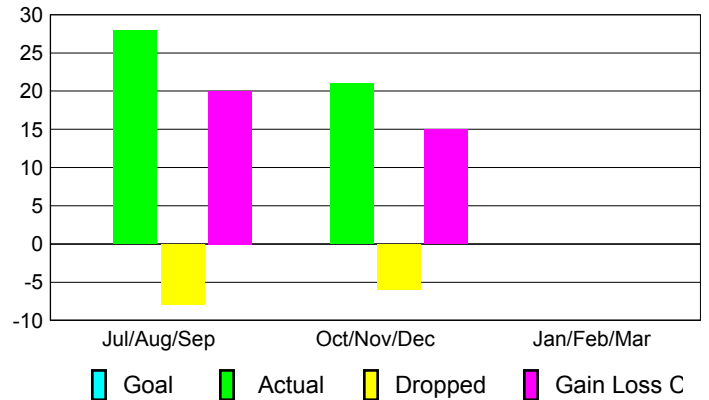

Membership Results 2012-2013

Goal, New, Dropped, Gain/Loss

Comparison of Membership Gain/Loss

Current Year Compared to the Previous Year