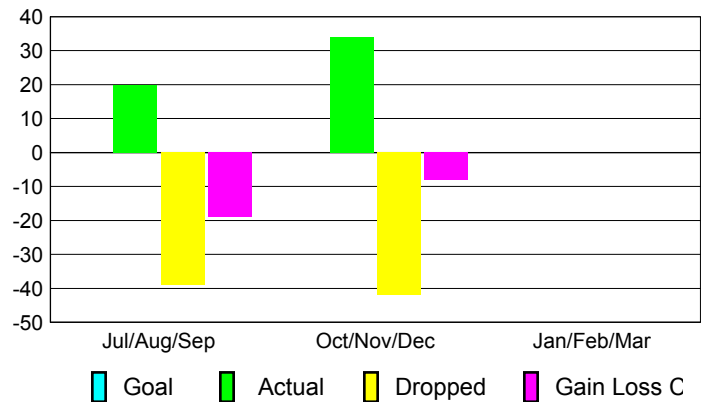

Membership Results 2012-2013

Goal, New, Dropped, Gain/Loss

Comparison of Membership Gain/Loss

Current Year Compared to the Previous Year