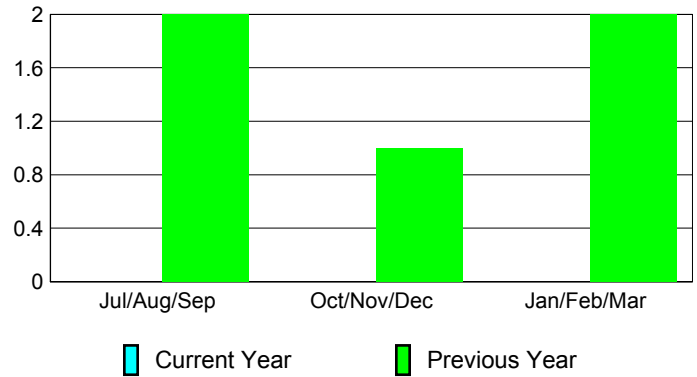

Membership Results 2012-2013

Goal, New, Dropped, Gain/Loss

Comparison of Club Gain/Loss

Current Year Compared to the Previous Year

Comparison of Membership Gain/Loss

Current Year Compared to the Previous Year

YTD Status Quo Clubs 2012-2013

Status Quo Clubs Compared to Status Quo Members

Gender Comparison 2012-2013

Jul/Aug/Sep

Oct/Nov/Dec

Jan/Feb/Mar

Male

Female