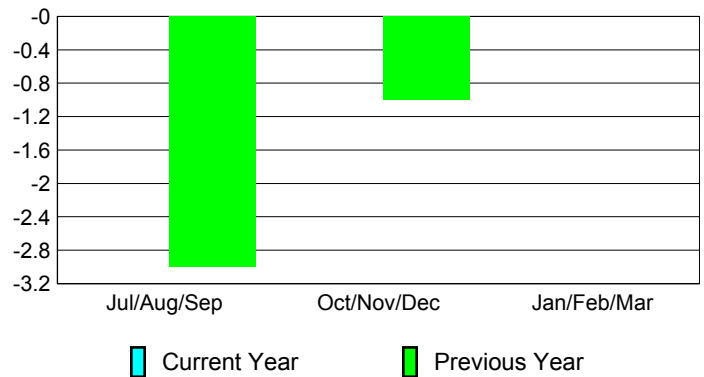

Membership Results 2012-2013

Goal, New, Dropped, Gain/Loss

Comparison of Club Gain/Loss

Current Year Compared to the Previous Year

Comparison of Membership Gain/Loss

Current Year Compared to the Previous Year

YTD Status Quo Clubs 2012-2013

Status Quo Clubs Compared to Status Quo Members

Gender Comparison 2012-2013

Jul/Aug/Sep

Oct/Nov/Dec

Jan/Feb/Mar

■ Male

■ Female