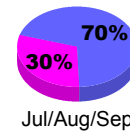

Membership Results
2012-2013

Membership
2011-2012

Month	Net Memb Goal	Actual New Memb	Actual Dropped Memb	Gain/Loss of Memb	Gain/Loss of Memb
Jul/Aug/Sep		6	-3	3	2
Oct/Nov/Dec		6	-9	-3	4
Jan/Feb/Mar					6
Totals		12	-12	0	12

Membership Results 2012-2013

Goal, New, Dropped, Gain/Loss

Comparison of Membership Gain/Loss

Current Year Compared to the Previous Year

Gender Comparison 2012-2013

Jan/Feb/Mar

Male

Female