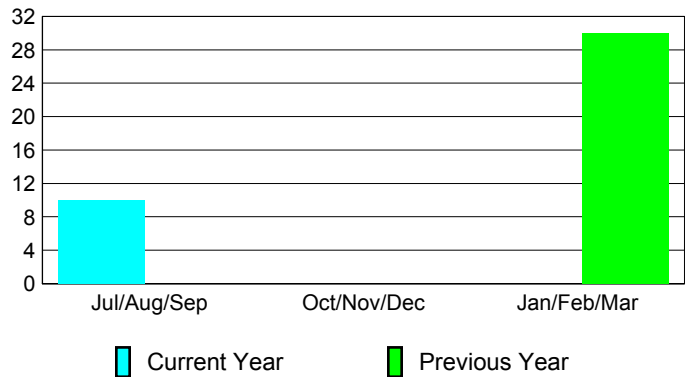

Gender Comparison 2012-2013

Jul/Aug/Sep

Oct/Nov/Dec

Jan/Feb/Mar

Male

Female