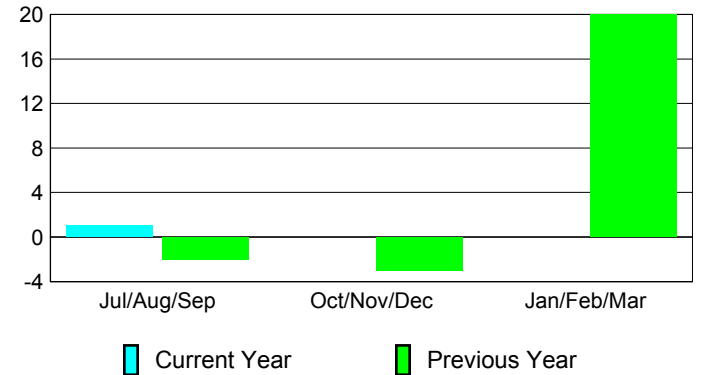

Gender Comparison 2012-2013

Jan/Feb/Mar

Male

Female