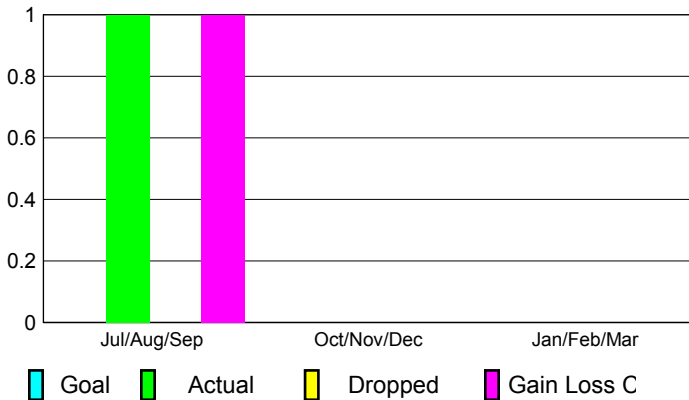

Membership Results 2012-2013

Goal, New, Dropped, Gain/Loss

Comparison of Membership Gain/Loss

Current Year Compared to the Previous Year

Gender Comparison 2012-2013

Jan/Feb/Mar

Male

Female

2012-2013 GMT Reports for District (or Undistricted) **District 403 B MAURITIUS**

GMT: **Norbert Bationo**

Location: **MAURITIUS**

GMT CA: **6**

CLUBS

Club Results 2012-2013

Clubs 2011-2012

Month	New Club Goal	Actual New Clubs	Actual Dropped Clubs	Gain/Loss of Clubs	Gain/Loss of Clubs
Jul/Aug/Sep		1	0	1	0
Oct/Nov/Dec		0	0	0	0
Jan/Feb/Mar					0
Totals		1	0	1	0

Club Results 2012-2013

Goal, New, Dropped, Gain/Loss

Comparison of Club Gain/Loss

Current Year Compared to the Previous Year

YTD Status Quo Clubs 2012-2013

Status Quo Clubs Compared to Status Quo Members

MEMBERSHIP