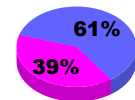

Oct/Nov/Dec

Jan/Feb/Mar

Male

Female