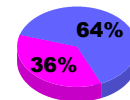

Gender Comparison 2012-2013

Jul/Aug/Sep