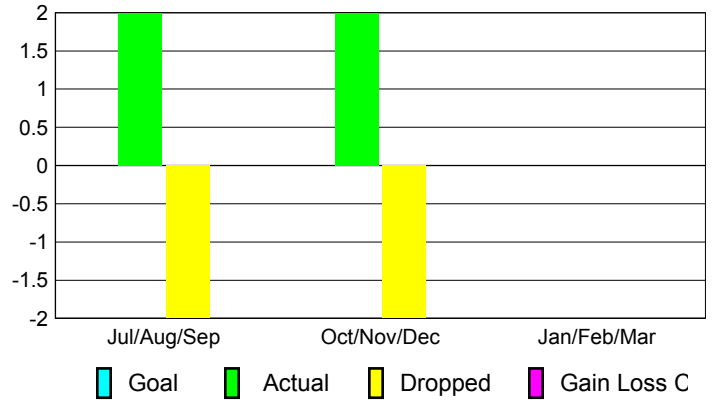

YTD Status Quo Clubs 2012-2013

Status Quo Clubs Compared to Status Quo Members

Gender Comparison 2012-2013

Jul/Aug/Sep

Oct/Nov/Dec

Jan/Feb/Mar

■ Male

■ Female

Club Results 2012-2013

Goal, New, Dropped, Gain/Loss

MEMBERSHIP

Membership Results 2012-2013

Membership 2011-2012

Month	Net Memb Goal	Actual New Memb	Actual Dropped Memb	Gain/Loss of Memb	Gain/Loss of Memb
Jul/Aug/Sep		2	-2	0	2
Oct/Nov/Dec		2	-2	0	1
Jan/Feb/Mar					2
Totals		4	-4	0	5

Membership Results 2012-2013

Goal, New, Dropped, Gain/Loss

Comparison of Club Gain/Loss

Current Year Compared to the Previous Year

Comparison of Membership Gain/Loss

Current Year Compared to the Previous Year

YTD Status Quo Clubs 2012-2013

Status Quo Clubs Compared to Status Quo Members

Gender Comparison 2012-2013

Jul/Aug/Sep

Oct/Nov/Dec

Jan/Feb/Mar

Male

Female