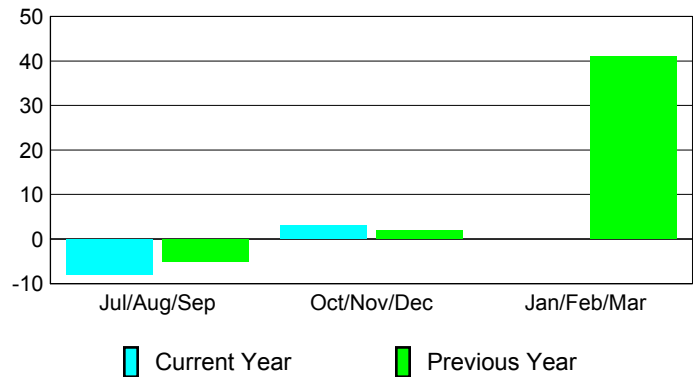

Gender Comparison 2012-2013

Jul/Aug/Sep

Oct/Nov/Dec

Jan/Feb/Mar

Male

Female