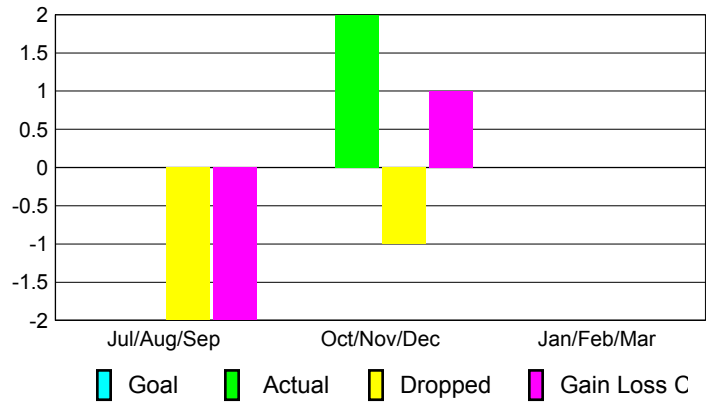

Membership Results 2012-2013

Goal, New, Dropped, Gain/Loss

Comparison of Membership Gain/Loss

Current Year Compared to the Previous Year