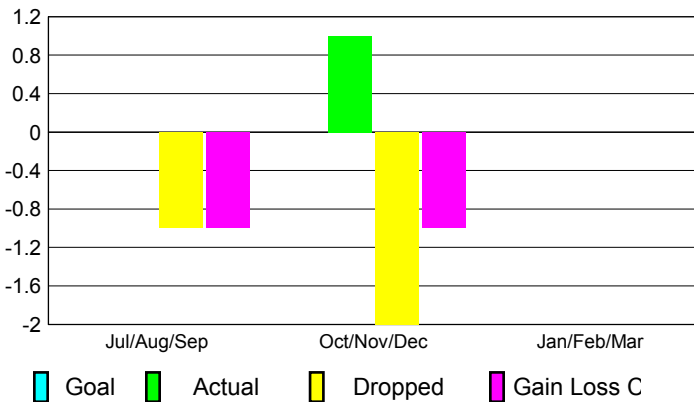

2012-2013 GMT Reports for District (or Undistricted) **District 403 B REP OF**

GMT: Norbert Bationo

Location: REP OF CAMEROON

GMT CA: 6

CLUBS

Club Results
2012-2013

Clubs
2011-2012

Month	New Club Goal	Actual New Clubs	Actual Dropped Clubs	Gain/Loss of Clubs	Gain/Loss of Clubs
Jul/Aug/Sep		0	-1	-1	0
Oct/Nov/Dec		1	-2	-1	-2
Jan/Feb/Mar					3
Totals		1	-3	-2	1

Club Results 2012-2013

Goal, New, Dropped, Gain/Loss

Comparison of Club Gain/Loss

Current Year Compared to the Previous Year