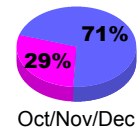

Membership Results
2012-2013

Membership
2011-2012

Month	Net Memb Goal	Actual New Memb	Actual Dropped Memb	Gain/Loss of Memb	Gain/Loss of Memb
Jul/Aug/Sep		6	-3	3	2
Oct/Nov/Dec		6	-9	-3	4
Jan/Feb/Mar					6
Totals		12	-12	0	12

Membership Results 2012-2013

Goal, New, Dropped, Gain/Loss

Comparison of Membership Gain/Loss

Current Year Compared to the Previous Year

Gender Comparison 2012-2013

Jan/Feb/Mar

Male

Female