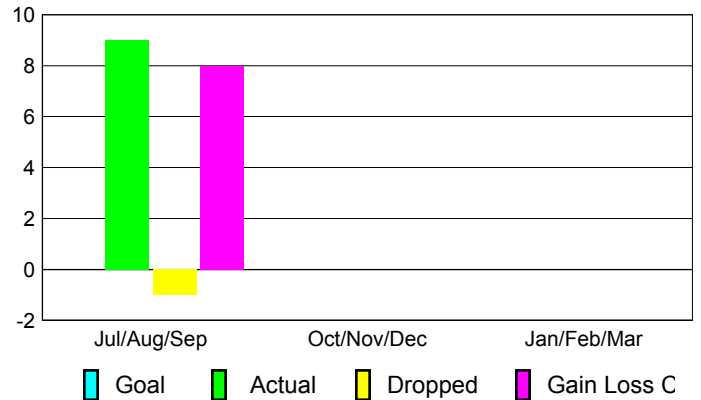

Comparison of Club Gain/Loss

Current Year Compared to the Previous Year

YTD Status Quo Clubs 2012-2013

Status Quo Clubs Compared to Status Quo Members

MEMBERSHIP

Membership Results 2012-2013	Membership 2011-2012
---	---------------------------------

Month	Net Memb Goal	Actual New Memb	Actual Dropped Memb	Gain/Loss of Memb	Gain/Loss of Memb
Jul/Aug/Sep		9	-1	8	0
Oct/Nov/Dec		0	0	0	0
Jan/Feb/Mar					-4
Totals		9	-1	8	-4

Membership Results 2012-2013

Goal, New, Dropped, Gain/Loss